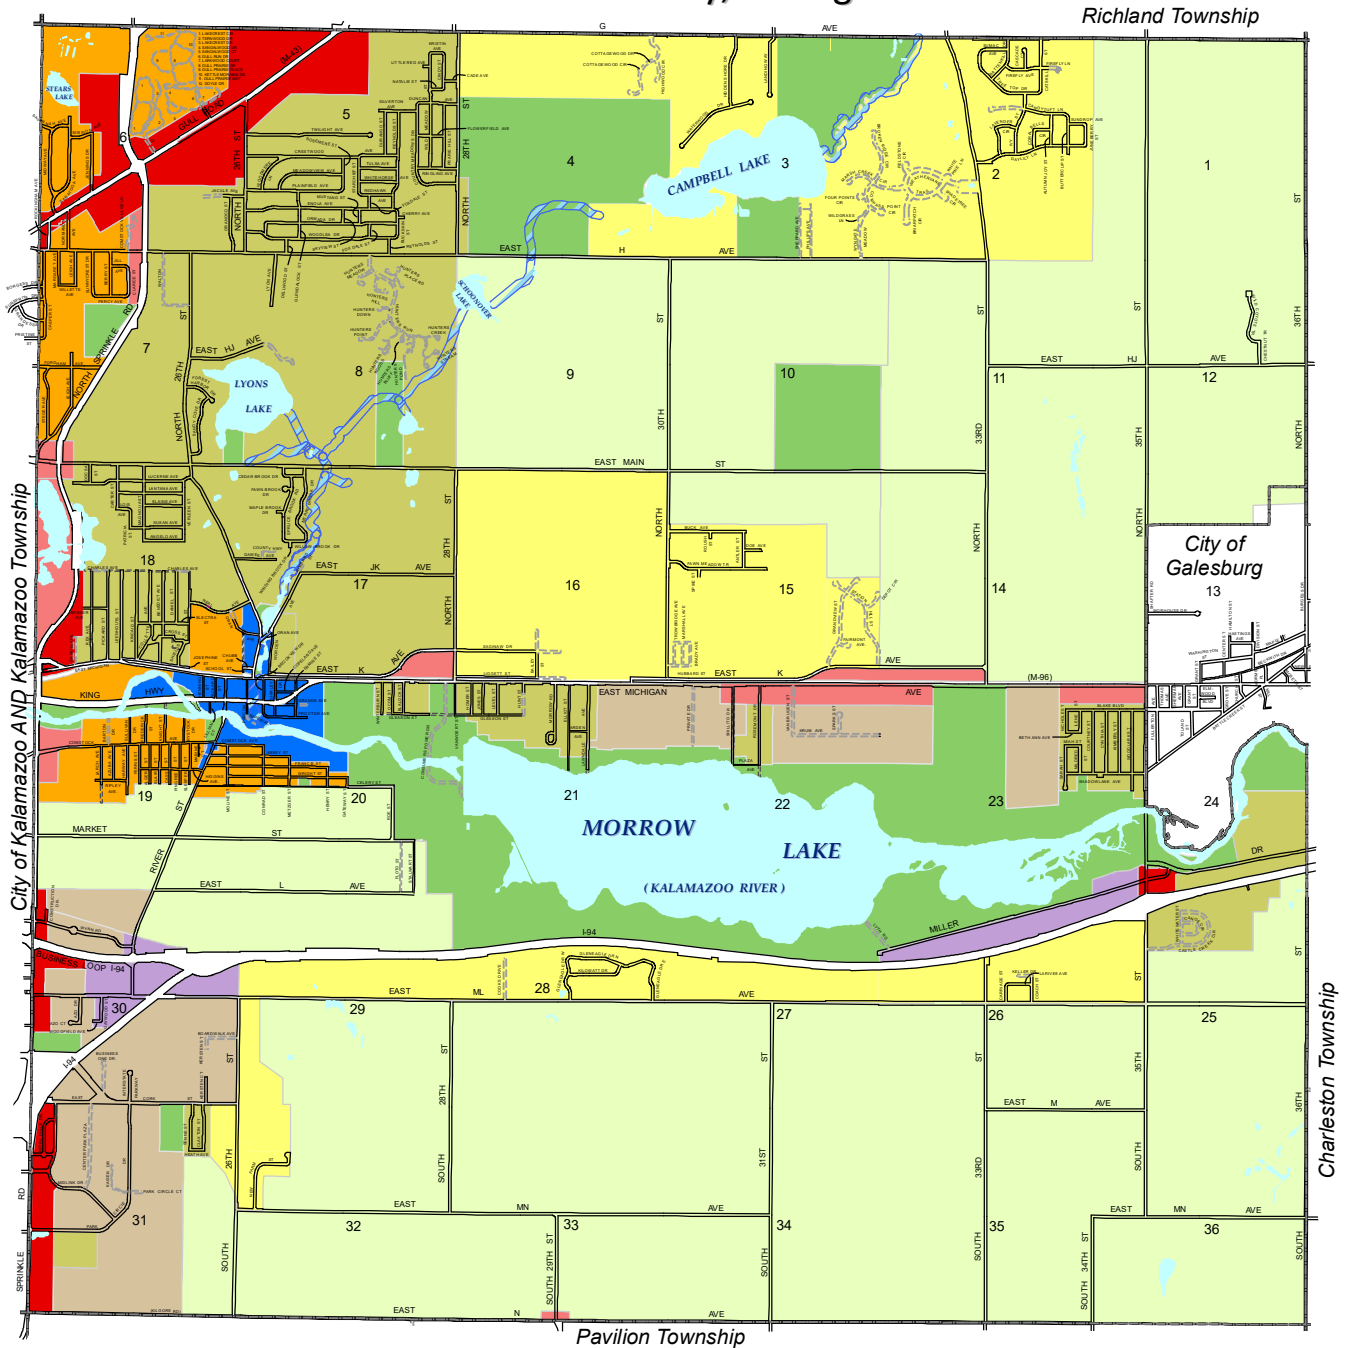

FUTURE LAND USE MAP

Charter Township of Comstock

Kalamazoo County, Michigan

Legend

Future Land Use Categories

- Agriculture
- Suburban Residential
- Compact Residential
- Core Residential
- Town Center
- Mixed Commercial
- Corridor Commercial
- Transitional Industrial
- General Industrial
- Parks and Open Space
- Comstock Creek Overlay